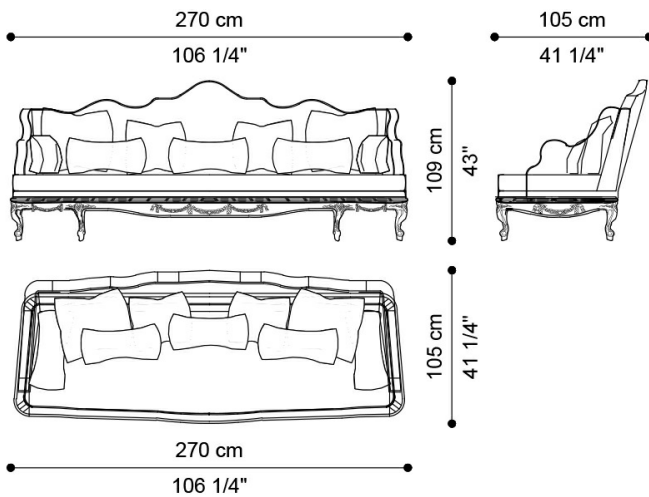

3-seater sofa J.VEV-73: n° 9 cushions included.

N° 2 cushions 50 x 50 cm, with upholstery in fabric MIL. 23.04. N° 2 cushions 50 x 50 cm, with upholstery in fabric MIL. 23.05. N° 3 cushions 50 x 50 cm, with upholstery in fabric MIL. 23.06. N° 2 cushions 50 x 30 cm, with upholstery in fabric MIL. 23.01 and JC logo embroidery. All cushions with velvet profile MIL. 19.11.

2-seater sofa J.VEV-42: n° 8 cushions included.

N° 2 cushions 50 x 50 cm, with upholstery in fabric MIL. 21.16. N° 2 cushions 45 x 45 cm, with upholstery in fabric MIL. 21.03. N° 2 cushions 50 x 30 cm, with upholstery in fabric MIL. 21.03. N° 2 cushions 50 x 30 cm, with upholstery in fabric MIL. 21.16 and JC logo embroidery.

**DIMENSIONS**

**3-SEATER SOFA**  
**J.VEV-73**

L 270 D 105 H 109 CM

**2-SEATER SOFA**  
**J.VEV-42**

L 218 D 84 H 76 CM