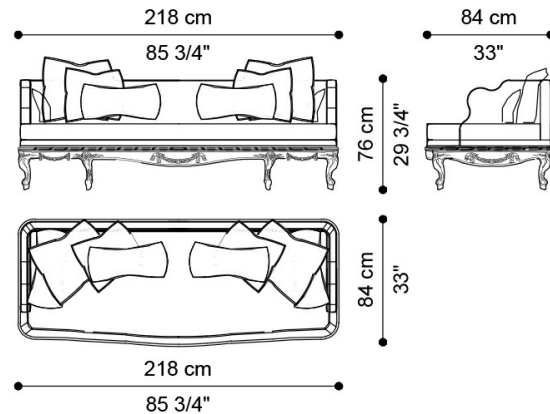

3-seater sofa J.VEV-73: n° 9 cushions included.

N° 2 cushions 50 x 50 cm, with upholstery in fabric MIL. 23.04. N° 2 cushions 50 x 50 cm, with upholstery in fabric MIL. 23.05. N° 3 cushions 50 x 50 cm, with upholstery in fabric MIL. 23.06. N° 2 cushions 50 x 30 cm, with upholstery in fabric MIL. 23.01 and JC logo embroidery. All cushions with velvet profile MIL. 19.11.

2-seater sofa J.VEV-42: n° 8 cushions included.

N° 2 cushions 50 x 50 cm, with upholstery in fabric MIL. 21.16. N° 2 cushions 45 x 45 cm, with upholstery in fabric MIL. 21.03. N° 2 cushions 50 x 30 cm, with upholstery in fabric MIL. 21.03. N° 2 cushions 50 x 30 cm, with upholstery in fabric MIL. 21.16 and JC logo embroidery.

**DIMENSIONS**

**3-SEATER SOFA**  
**J.VEV-73**

L 270 D 105 H 109 CM

**2-SEATER SOFA**  
**J.VEV-42**

L 218 D 84 H 76 CM