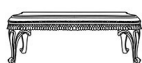

CANOVA
LOW TABLES

DESCRIPTION

Low tables J.CAN-146SB and J.CAN-147SB: structure in beechwood finished in French ivory and gold JG269. Band in fabric GREY G 07. Top with gypsum decoration.

Low tables J.CAN-246SB and J.CAN-247SB: structure in beechwood finished in light oak and gold JG283. Band in fabric GREY G 07. Top with gold leaf decoration.

DIMENSIONS

LOW TABLE
J.CAN-146SB

L 130 D 70 H 50 CM

LOW TABLE
J.CAN-147SB

L 71 D 71 H 67 CM

LOW TABLE
J.CAN-246SB

L 130 D 130 H 50 CM

LOW TABLE
J.CAN-247SB