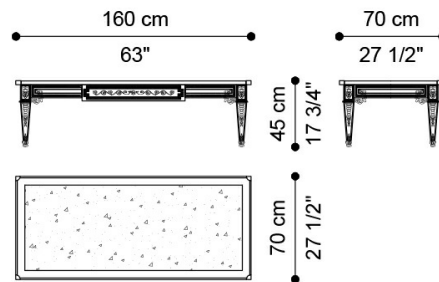

GREGORY
LOW TABLES

JUMBO
COLLECTION
A LUXURY EXPERIENCE

DESCRIPTION

Low tables with structure in mahogany with inlays. Lost-wax cast brass decorative elements. Top in green Pakistan onyx (J.GREG-46B) or in White Namibia Rhino marble (J.GREG-46C).

DIMENSIONS

LOW TABLE J.GREG-46B

L 160 D 70 H 45 CM

LOW TABLE J.GREG-46C

L 160 D 70 H 45 CM