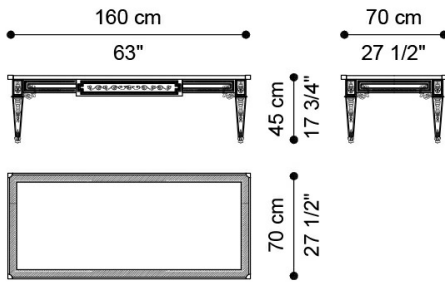

GREGORY
LOW TABLES

JUMBO
COLLECTION
A LUXURY EXPERIENCE

DESCRIPTION

Low tables with structure in mahogany with inlays. Lost-wax cast brass decorative elements. Top in green Pakistan onyx (J.GREG-46B) or in White Namibia Rhino marble (J.GREG-46C).

DIMENSIONS

LOW TABLE J.GREG-46B

L 160 D 70 H 45 CM

LOW TABLE J.GREG-46C

L 160 D 70 H 45 CM