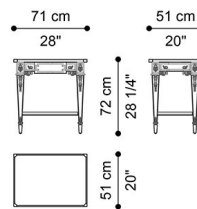

DESCRIPTION

Structure in mahogany with inlaid top. Lost-wax cast brass decorative elements.

DIMENSIONS

LOW TABLE J.GREG-146

L 141 D 141 H 45 CM

LOW TABLE J.GREG-47

L 71 D 51 H 72 CM