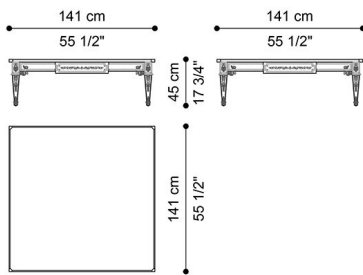

DESCRIPTION

Structure in mahogany with inlaid top. Lost-wax cast brass decorative elements.

DIMENSIONS

LOW TABLE J.GREG-146

L 141 D 141 H 45 CM

LOW TABLE J.GREG-47

L 71 D 51 H 72 CM