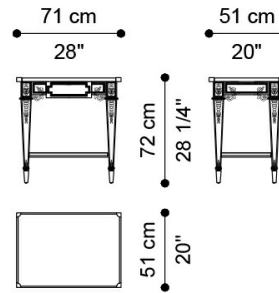

GREGORY
LOW TABLES

JUMBO
COLLECTION
A LUXURY EXPERIENCE

DESCRIPTION

Low tables with structure in mahogany with inlaid top. Lost-wax cast brass decorative elements.

DIMENSIONS

LOW TABLE
J.GREG-146

L 141 D 141 H 45 CM

LOW TABLE
J.GREG-47

L 71 D 51 H 72 CM