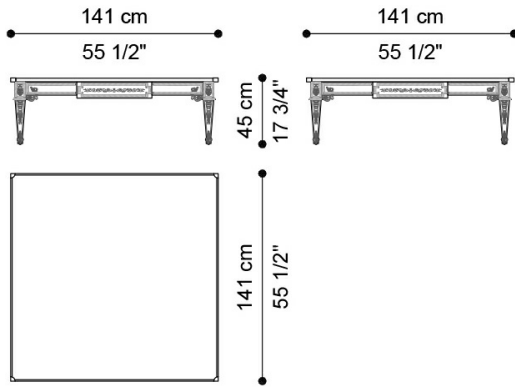

GREGORY
LOW TABLES

JUMBO
COLLECTION
A LUXURY EXPERIENCE

DESCRIPTION

Low tables with structure in mahogany with inlaid top. Lost-wax cast brass decorative elements.

DIMENSIONS

LOW TABLE
J.GREG-146

L 141 D 141 H 45 CM

LOW TABLE
J.GREG-47

L 71 D 51 H 72 CM