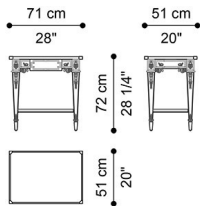

GREGORY
LOW TABLES

DESCRIPTION

Structure in white lacquered wood with patina. Lost-wax cast brass decorative elements with gold leaf finishing JG303. Top in white Namibia Rhino marble.

DIMENSIONS

LOW TABLE
J.GREG-146W

L 141 D 141 H 45 CM

LOW TABLE
J.GREG-46W

L 160 D 70 H 45 CM

LOW TABLE
J.GREG-47W

L 71 D 51 H 72 CM