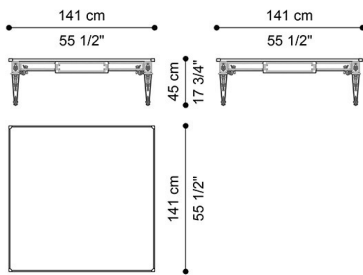

GREGORY
LOW TABLES

DESCRIPTION

Structure in white lacquered wood with patina. Lost-wax cast brass decorative elements with gold leaf finishing JG303. Top in white Namibia Rhino marble.

DIMENSIONS

LOW TABLE
J.GREG-146W

L 141 D 141 H 45 CM

LOW TABLE
J.GREG-46W

L 160 D 70 H 45 CM

LOW TABLE
J.GREG-47W

L 71 D 51 H 72 CM