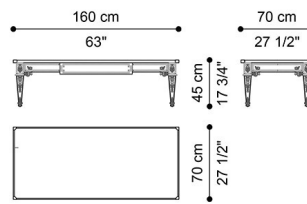

GREGORY
LOW TABLES

DESCRIPTION

Structure in white lacquered wood with patina. Lost-wax cast brass decorative elements with gold leaf finishing JG303. Top in white Namibia Rhino marble.

DIMENSIONS

LOW TABLE
J.GREG-146W

L 141 D 141 H 45 CM

LOW TABLE
J.GREG-46W

L 160 D 70 H 45 CM

LOW TABLE
J.GREG-47W

L 71 D 51 H 72 CM