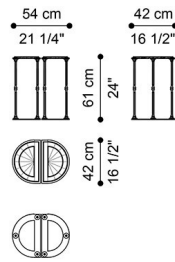

DESCRIPTION

Structure in metal with lost-wax cast brass details.
Top in wood veneered in ray-of-sunshine maple with brass insert JG298.

DIMENSIONS

LOW TABLE J.LUM-76

L 200 D 120 H 45.5 CM

LOW TABLE J.LUM-77

L 42 D 54 H 61 CM

LOW TABLE J.LUM-176

L 140 D 85 H 45.5 CM