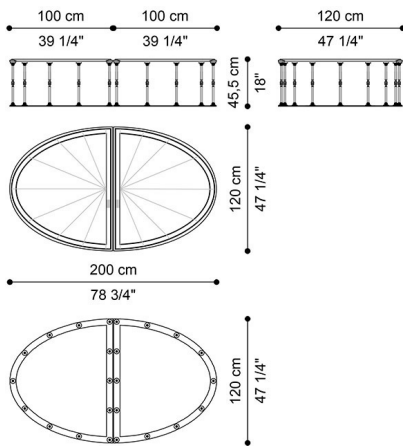

DESCRIPTION

Structure in metal with lost-wax cast brass details.
Top in wood veneered in ray-of-sunshine maple with brass insert JG298.

DIMENSIONS

LOW TABLE J.LUM-76

L 200 D 120 H 45.5 CM

LOW TABLE J.LUM-77

L 42 D 54 H 61 CM

LOW TABLE J.LUM-176

L 140 D 85 H 45.5 CM