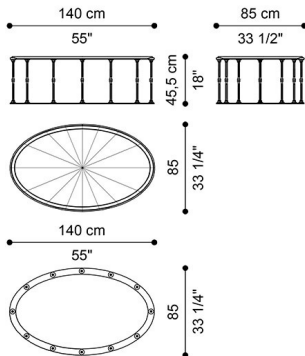

DESCRIPTION

Structure in metal with lost-wax cast brass details.
Top in wood veneered in ray-of-sunshine maple with brass insert JG298.

DIMENSIONS

LOW TABLE J.LUM-76

L 200 D 120 H 45.5 CM

LOW TABLE J.LUM-77

L 42 D 54 H 61 CM

LOW TABLE J.LUM-176

L 140 D 85 H 45.5 CM