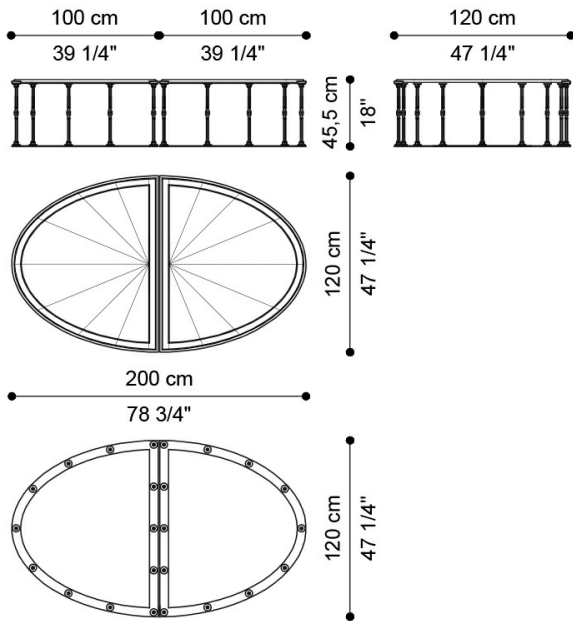

LUMIÈRE
LOW TABLES

JUMBO
COLLECTION
A LUXURY EXPERIENCE

DESCRIPTION

Low tables with structure in metal with lost-wax cast brass details. Top in wood veneered in ray-of-sunshine maple with brass insert JG298.

DIMENSIONS

LOW TABLE
J.LUM-76

L 200 D 120 H 45.5 CM

LOW TABLE
J.LUM-77

L 54 D 42 H 61 CM

LOW TABLE
J.LUM-176

L 140 D 85 H 45.5 CM