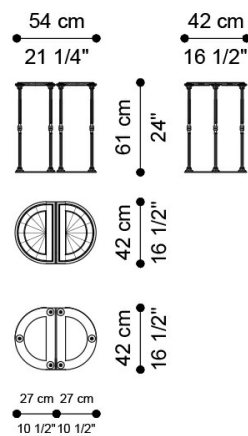

LUMIÈRE
LOW TABLES

JUMBO
COLLECTION
A LUXURY EXPERIENCE

DESCRIPTION

Low tables with structure in metal with lost-wax cast brass details. Top in wood veneered in ray-of-sunshine maple with brass insert JG298.

DIMENSIONS

LOW TABLE
J.LUM-76

L 200 D 120 H 45.5 CM

LOW TABLE
J.LUM-77

L 54 D 42 H 61 CM

LOW TABLE
J.LUM-176

L 140 D 85 H 45.5 CM