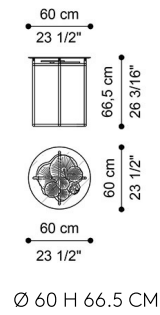

MONET  
LOW TABLES

**DESCRIPTION**

Structure in tubular brass with lotus leaf motif in hand-chiseled cast brass.  
Top in crystal with gold leaf profile.

**DIMENSIONS**

**LOW TABLE**  
**J.MON-56**

L 200 D 120 H 45.5 CM

**LOW TABLE**  
**J.MON-57**

Ø 60 H 66.5 CM