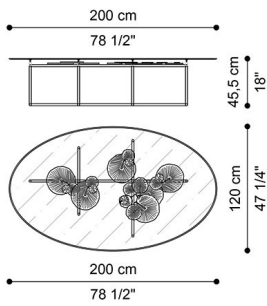

MONET  
LOW TABLES

**DESCRIPTION**

Structure in tubular brass with lotus leaf motif in hand-chiseled cast brass.  
Top in crystal with gold leaf profile.

**DIMENSIONS**

**LOW TABLE**  
**J.MON-56**

L 200 D 120 H 45.5 CM

**LOW TABLE**  
**J.MON-57**

Ø 60 H 66.5 CM