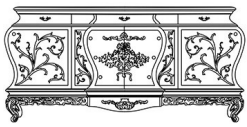

DESCRIPTION

Sideboard J.SCA-11: structure in multilayer wood finished in French gold and ivory JG269. Drawers and doors with gypsum hand-made decorations.

Sideboard J.SCA-111: structure in multilayer wood finished in light oak and gold JG283. Drawers and doors with gold decorations.

DIMENSIONS

SIDEBOARD J.SCA-11