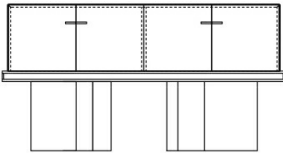

SHINTO
DAY STORAGE UNITS

JUMBO
COLLECTION
A LUXURY EXPERIENCE

DESCRIPTION

Sideboard J.SHI-11: structure in maple with JG294 finishing, covered in Cloudy Onyx with gold leaf decorations. Sculptural bases and inserts in textured metal with antique bronze finishing.

Bar cabinet J.SHI-33: structure in maple with JG294 finishing, covered in Cloudy Onyx with gold leaf decorations. Interior covered in mirror, with shelves and one drawer. Sculptural bases and inserts in textured metal with antique bronze finishing.

DIMENSIONS

SIDEBOARD

J.SHI-11

L 187 D 48 H 99 CM

BAR CABINET

J.SHI-33

L 187 D 48 H 99 CM