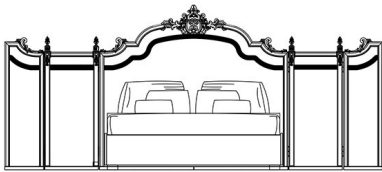

## DESCRIPTION

Headboard in hand-carved beechwood finished in gold J288O. Optional lateral swiveling screens. Upholstery in fabric MIL. 18.01 with black velvet band.

## DIMENSIONS

BED  
FOR MATTRESS 180X200 CM  
**J. ORP-02**

L 419 D 212 H 190 CM

BED  
FOR MATTRESS 200X200 CM  
**J. ORP-02B**

L 439 D 212 H 190 CM

BED  
FOR MATTRESS 180X200 CM  
**J. ORP-102**

L 216 D 212 H 190 CM