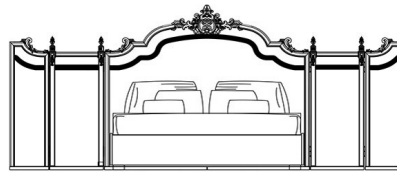

## DESCRIPTION

Headboard in hand-carved beechwood finished in gold J288O. Optional lateral swiveling screens. Upholstery in fabric MIL. 18.01 with black velvet band.

## DIMENSIONS

BED  
FOR MATTRESS 180X200 CM  
**J. ORP-02**

L 419 D 212 H 190 CM

BED  
FOR MATTRESS 200X200 CM  
**J. ORP-02B**

L 439 D 212 H 190 CM

BED  
FOR MATTRESS 180X200 CM  
**J. ORP-102**

L 216 D 212 H 190 CM

BED  
FOR MATTRESS 200X200 CM  
**J. ORP-102B**

L 236 D 212 H 190 CM