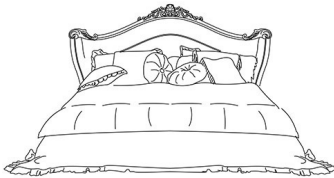

DESCRIPTION

Bed J.SCA-02: headboard and bed frame in hand-carved beechwood finished in French gold and ivory JG269. Upholstery in fabric DOMUS 083, DOMUS 061.

Bed J.SCA-102: headboard and bed frame in hand-carved beechwood finished in light oak and gold JG283. Upholstery in fabric DOMUS 050.

DIMENSIONS

BED
FOR MATTRESS 180X200 CM
J.SCA-02

L 230 D 236 H 168 CM

BED
FOR MATTRESS 200X200 CM
J.SCA-02B

L 250 D 236 H 168 CM

BED
FOR MATTRESS 180X200 CM
J.SCA-102

L 230 D 213 H 180 CM

BED
FOR MATTRESS 200X200 CM
J.SCA-102B