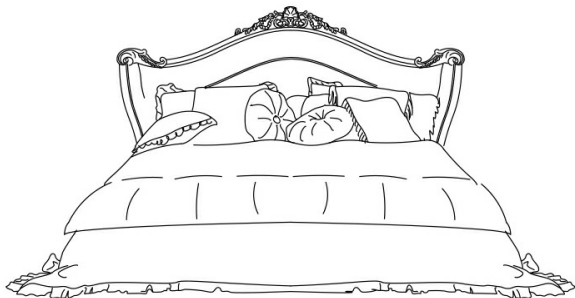

SCARLETT
BEDS

JUMBO
COLLECTION
A LUXURY EXPERIENCE

DESCRIPTION

Bed J.SCA-02: headboard and bed frame in hand-carved beechwood finished in French gold and ivory JG269. Upholstery in fabric DOMUS 083, DOMUS 061.

Bed J.SCA-102: headboard and bed frame in hand-carved beechwood finished in light oak and gold JG283. Upholstery in fabric DOMUS 050.

DIMENSIONS

BED - FOR MATTRESS 180 X 200 CM

J.SCA-02

L 230 D 236 H 168 CM

BED - FOR MATTRESS 200 X 200 CM

J.SCA-02B

L 250 D 236 H 168 CM

BED - FOR MATTRESS 180 X 200 CM

J.SCA-102

L 230 D 213 H 180 CM

BED - FOR MATTRESS 200 X 200 CM

J.SCA-102B