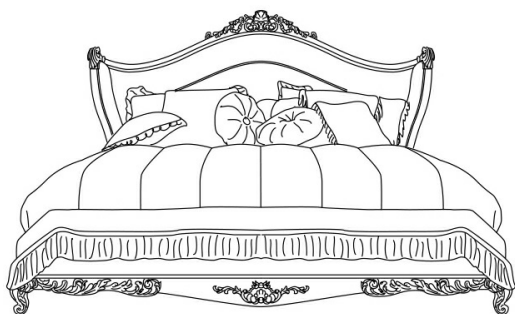

SCARLETT
BEDS

JUMBO
COLLECTION
A LUXURY EXPERIENCE

DESCRIPTION

Bed J.SCA-02: headboard and bed frame in hand-carved beechwood finished in French gold and ivory JG269. Upholstery in fabric DOMUS 083, DOMUS 061.

Bed J.SCA-102: headboard and bed frame in hand-carved beechwood finished in light oak and gold JG283. Upholstery in fabric DOMUS 050.

DIMENSIONS

BED - FOR MATTRESS 180 X 200 CM

J.SCA-02

L 230 D 236 H 168 CM

BED - FOR MATTRESS 200 X 200 CM

J.SCA-02B

L 250 D 236 H 168 CM

BED - FOR MATTRESS 180 X 200 CM

J.SCA-102

L 230 D 213 H 180 CM

BED - FOR MATTRESS 200 X 200 CM

J.SCA-102B