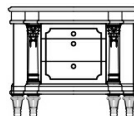

TOULOUSE
NIGHT STORAGE UNITS

JUMBO
COLLECTION
A LUXURY EXPERIENCE

TOULOUSE

NIGHT STORAGE UNITS

DESCRIPTION

Night table with structure in multilayer maple. Three drawers. Profile and details finished in antique gold with patina JG294. Decorative elements in metal finished in gold. Statues with biscuit finishing as columns. Top in multilayer maple with white Statuario marble insert. Available also with neoclassical columns (J.TOU-105M).

DIMENSIONS

NIGHT TABLE
J.TOU-05M

L 86 D 47 H 72 CM

NIGHT TABLE
J.TOU-105M

L 86 D 47 H 72 CM