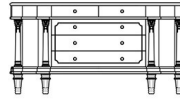

TOULOUSE
NIGHT STORAGE UNITS

TOULOUSE NIGHT STORAGE UNITS

DESCRIPTION

Structure in multilayer maple. Five drawers. Profile and details finished in antique gold with patina JG294. Decorative elements in metal finished in gold. Statues with biscuit finishing as columns. Top in multilayer maple with white Statuario marble insert. Available also with neoclassical columns.

DIMENSIONS

DRAWER UNIT
J.TOU-03BM

L 170 D 55 H 88 CM

DRAWER UNIT
J.TOU-103BM

L 170 D 55 H 88 CM