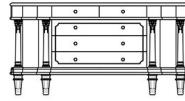

TOULOUSE
NIGHT STORAGE UNITS

DESCRIPTION

Structure in multilayer maple. Five drawers. Profile and details finished in antique gold with patina JG294. Decorative elements in metal finished in gold. Statues with biscuit finishing as columns. Top in multilayer maple with white Statuario marble insert. Available also with neoclassical columns (J.TOU-103B).

DIMENSIONS

DRAWER UNIT J.TOU-03BM

L 170 D 55 H 88 CM

DRAWER UNIT J.TOU-103BM

L 170 D 55 H 88 CM