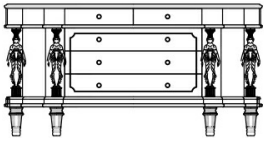

TOULOUSE
NIGHT STORAGE UNITS

JUMBO
COLLECTION
A LUXURY EXPERIENCE

TOULOUSE NIGHT STORAGE UNITS

DESCRIPTION

Drawer unit with structure in multilayer maple. Five drawers. Profile and details finished in antique gold with patina JG294. Decorative elements in metal finished in gold. Statues with biscuit finishing as columns. Top in multilayer maple with white Statuario marble insert. Available also with neoclassical columns (J.TOU-103BM).

DIMENSIONS

DRAWER UNIT
J.TOU-03BM

L 170 D 55 H 88 CM

DRAWER UNIT
J.TOU-103BM

L 170 D 55 H 88 CM