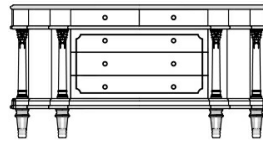

TOULOUSE
NIGHT STORAGE UNITS

JUMBO
COLLECTION
A LUXURY EXPERIENCE

TOULOUSE NIGHT STORAGE UNITS

DESCRIPTION

Drawer unit with structure in multilayer maple. Five drawers. Profile and details finished in antique gold with patina JG294. Decorative elements in metal finished in gold. Statues with biscuit finishing as columns. Top in multilayer maple with white Statuario marble insert. Available also with neoclassical columns (J.TOU-103BM).

DIMENSIONS

DRAWER UNIT
J.TOU-03BM

L 170 D 55 H 88 CM

DRAWER UNIT
J.TOU-103BM

L 170 D 55 H 88 CM