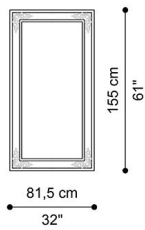

RENAISSANCE
MIRRORS

DESCRIPTION

Mirror with frame in hand-carved beechwood finished in antique gold with patina J288O. Natural mirror.

DIMENSIONS

MIRROR
J.REN-112

L 81.5 H 155 CM

MIRROR
J.REN-12

L 81 H 192 CM