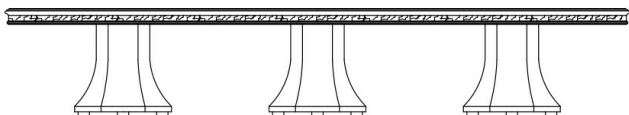

LA GRANDE DAME
DINING TABLES

JUMBO
COLLECTION
A LUXURY EXPERIENCE

LA GRANDE DAME

DINING TABLES

DESCRIPTION

Dining table with bases in hand-carved wood finished in walnut with patinated white and gold JG273. Top in walnut with brass inlays and green Pakistan onyx insert.

DIMENSIONS

DINING TABLE

J.LGD-14-3B

L 450 D 120 H 80 CM