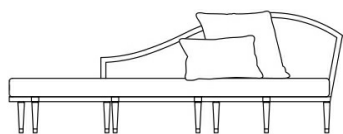

### DESCRIPTION

Chaise longue with structure in beechwood finished in antique gold with patina J288O. Padding in foam. Upholstery in fabric MIL. 19.01 and MIL. 19.02.

N° 2 cushions included.

N° 1 cushion 50 x 50 cm, with upholstery in fabric MIL. 19.01 and embroidery. N° 1 cushion 50 x 30 cm, with upholstery in fabric MIL. 19.02.

### DIMENSIONS

CHAISE LONGUE

**J.MAD-48DX**

L 220 D 100 H 81 CM

CHAISE LONGUE

**J.MAD-48SX**

L 220 D 100 H 81 CM