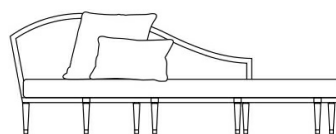

### DESCRIPTION

Chaise longue with structure in beechwood finished in antique gold with patina J288O. Padding in foam. Upholstery in fabric MIL. 19.01 and MIL. 19.02.

N° 2 cushions included.

N° 1 cushion 50 x 50 cm, with upholstery in fabric MIL. 19.01 and embroidery. N° 1 cushion 50 x 30 cm, with upholstery in fabric MIL. 19.02.

### DIMENSIONS

CHAISE LONGUE

**J.MAD-48DX**

L 220 D 100 H 81 CM

CHAISE LONGUE

**J.MAD-48SX**

L 220 D 100 H 81 CM