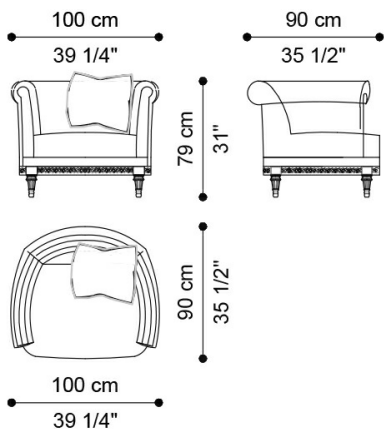

IVY
ARMCHAIRS

JUMBO
COLLECTION
A LUXURY EXPERIENCE

IVY ARMCHAIRS

DESCRIPTION

Armchair with structure in beechwood. Padding in foam. Upholstery in fabric MIL. 19.08. Decorative frames with relief embroidery on armrests and backrest. Base in hand-carved beechwood finished in antique gold with patina J288O. N° 1 cushion 50 x 50 cm with upholstery in fabric MIL. 19.08 included.

Available also with structure upholstered in fabric MIL. 19.06, seat cushion upholstered in fabric MIL. 24.28 and base finished in antique gold with grey patina J309O. N° 1 cushion 50 x 50 cm with upholstery in fabric MIL. 19.04, insert in fabric MIL. 19.06 and embroidered edges included (J.IVY-71B).

DIMENSIONS

ARMCHAIR J.IVY-71

L 100 D 90 H 79 CM

ARMCHAIR J.IVY-71B

L 100 D 90 H 79 CM