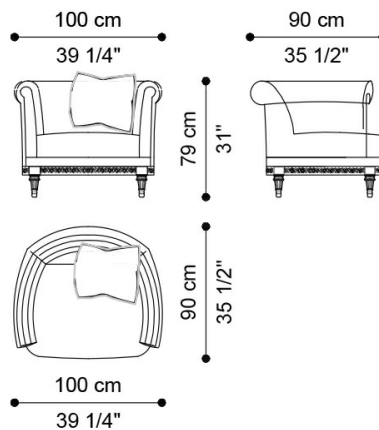

IVY
ARMCHAIRS

JUMBO
COLLECTION
A LUXURY EXPERIENCE

IVY ARMCHAIRS

DESCRIPTION

Armchair with structure in beechwood. Padding in foam. Upholstery in fabric MIL. 19.08. Decorative frames with relief embroidery on armrests and backrest. Base in hand-carved beechwood finished in antique gold with patina J288O. N° 1 cushion 50 x 50 cm with upholstery in fabric MIL. 19.08 included.

Available also with structure upholstered in fabric MIL. 19.06, seat cushion upholstered in fabric MIL. 24.28 and base finished in antique gold with grey patina J309O. N° 1 cushion 50 x 50 cm with upholstery in fabric MIL. 19.04, insert in fabric MIL. 19.06 and embroidered edges included (J.IVY-71B).

DIMENSIONS

ARMCHAIR J.IVY-71

L 100 D 90 H 79 CM

ARMCHAIR J.IVY-71B

L 100 D 90 H 79 CM