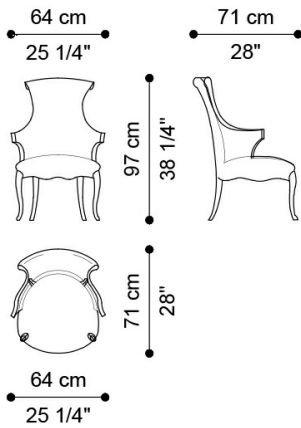

RIVOLI
CHAIRS

JUMBO
COLLECTION
A LUXURY EXPERIENCE

DESCRIPTION

Chair with armrests with structure in poplar wood. Padding in foam. Upholstery in printed fabric MIL. 18.05 and legs in beechwood finished in gold with patina J2910 (J.RIV-16) or upholstery in printed fabric MIL. 17.19 and legs in beechwood finished in gold with patina J2880 (J.RIV-16B).

DIMENSIONS

CHAIR WITH ARMRESTS

J.RIV-16

L 64 D 71 H 97 CM

CHAIR WITH ARMRESTS

J.RIV-16B

L 64 D 71 H 97 CM