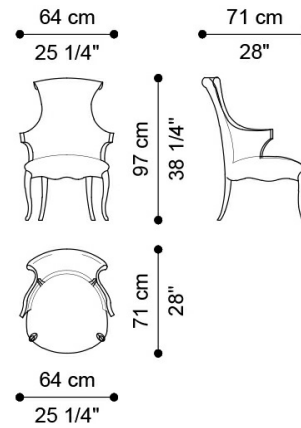

DIMENSIONS

CHAIR WITH ARMRESTS

J.RIV-16

L 64 D 71 H 97 CM

CHAIR WITH ARMRESTS

J.RIV-16B

L 64 D 71 H 97 CM