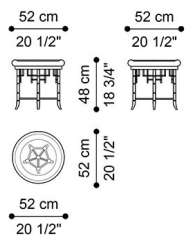

DESCRIPTION

Stool with structure in solid beechwood finished in antique gold with patina J2910. Padding in foam. Upholstery in fabric MIL. 18.03 and printed fabric MIL. 18.54.

Available also with patinated antique gold finishing J2880 and upholstery in fabric MIL. 21.16 and MIL 21.03.

DIMENSIONS

STOOL J.HIR-26

Ø 52 H 48 CM

STOOL J.HIR-26B

Ø 52 H 48 CM