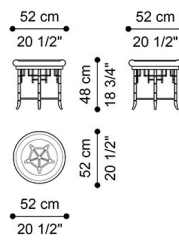

DESCRIPTION

Stool with structure in solid beechwood finished in antique gold with patina J2910. Padding in foam. Upholstery in fabric MIL. 18.03 and printed fabric MIL. 18.54.

Available also with patinated antique gold finishing J2880 and upholstery in fabric MIL. 21.16 and MIL 21.03.

DIMENSIONS

STOOL J.HIR-26

Ø 52 H 48 CM

STOOL J.HIR-26B

Ø 52 H 48 CM