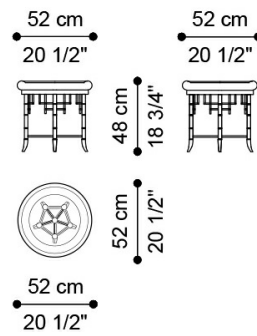

Available also with patinated antique gold finishing J2880 and upholstery in fabric MIL. 21.16 and MIL 21.03 (J.HIR-26B).

DIMENSIONS

STOOL

J.HIR-26

Ø 52 H 48 CM

STOOL

J.HIR-26B

Ø 52 H 48 CM