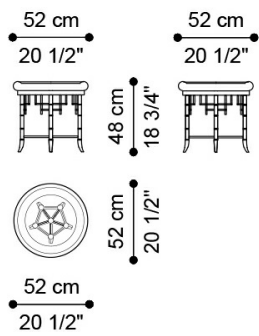

HIROKO
POUFS AND BENCHES

JUMBO
COLLECTION
A LUXURY EXPERIENCE

DESCRIPTION

Stool with structure in solid beechwood finished in antique gold with patina J2910. Padding in foam. Upholstery in fabric MIL. 18.03 and printed fabric MIL. 18.54.

Available also with patinated antique gold finishing J2880 and upholstery in fabric MIL. 21.16 and MIL 21.03 (J.HIR-26B).

DIMENSIONS

STOOL

J.HIR-26

Ø 52 H 48 CM

STOOL

J.HIR-26B

Ø 52 H 48 CM