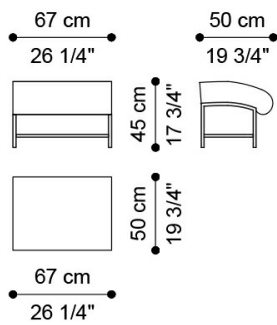

DIMENSIONS

FOOTREST

J.MAR-58

L 67 D 50 H 45 CM