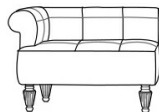

MUSA
POUFS AND BENCHES

JUMBO
COLLECTION
A LUXURY EXPERIENCE

MUSA

POUFS AND BENCHES

DESCRIPTION

Bench with structure in beechwood. Padding in foam. Upholstery in fabric MIL. 19.06 (J.MUS-07) or MIL. 18.01 (J.MUS-07B). Feet in wood finished in antique gold with patina J288O.

DIMENSIONS

BENCH
J.MUS-07BDX

L 100 D 70 H 60 CM

BENCH
J.MUS-07BSX

L 100 D 70 H 60 CM

BENCH
J.MUS-07DX

L 100 D 70 H 60 CM

BENCH
J.MUS-07SX

L 100 D 70 H 60 CM