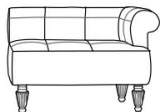

MUSA
POUFS AND BENCHES

JUMBO
COLLECTION
A LUXURY EXPERIENCE

MUSA

POUFS AND BENCHES

DESCRIPTION

Bench with structure in beechwood. Padding in foam. Upholstery in fabric MIL. 19.06 (J.MUS-07) or MIL. 18.01 (J.MUS-07B). Feet in wood finished in antique gold with patina J288O.

DIMENSIONS

BENCH
J.MUS-07BDX

L 100 D 70 H 60 CM

BENCH
J.MUS-07BSX

L 100 D 70 H 60 CM

BENCH
J.MUS-07DX

L 100 D 70 H 60 CM

BENCH
J.MUS-07SX

L 100 D 70 H 60 CM