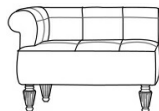

MUSA
POUFS AND BENCHES

JUMBO
COLLECTION
A LUXURY EXPERIENCE

MUSA

POUFS AND BENCHES

DESCRIPTION

Bench with structure in beechwood. Padding in foam. Upholstery in fabric MIL. 19.06 (J.MUS-07) or MIL. 18.01 (J.MUS-07B). Feet in wood finished in antique gold with patina J288O.

DIMENSIONS

BENCH
J.MUS-07BDX

L 100 D 70 H 60 CM

BENCH
J.MUS-07BSX

L 100 D 70 H 60 CM

BENCH
J.MUS-07DX

L 100 D 70 H 60 CM

BENCH
J.MUS-07SX

L 100 D 70 H 60 CM