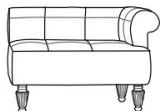

MUSA
POUFS AND BENCHES

JUMBO
COLLECTION
A LUXURY EXPERIENCE

MUSA

POUFS AND BENCHES

DESCRIPTION

Bench with structure in beechwood. Padding in foam. Upholstery in fabric MIL. 19.06 (J.MUS-07) or MIL. 18.01 (J.MUS-07B). Feet in wood finished in antique gold with patina J288O.

DIMENSIONS

BENCH
J.MUS-07BDX

L 100 D 70 H 60 CM

BENCH
J.MUS-07BSX

L 100 D 70 H 60 CM

BENCH
J.MUS-07DX

L 100 D 70 H 60 CM

BENCH
J.MUS-07SX

L 100 D 70 H 60 CM