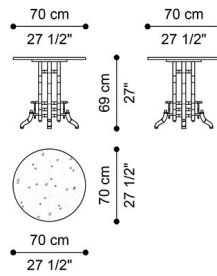

DESCRIPTION

Side table with structure in turned solid beechwood finished in antique gold with patina J2910. Top in Cloudy Onyx or in white Namibia Rhino marble.

DIMENSIONS

LOW TABLE
J.HIR-47

Ø 70 H 69 CM

LOW TABLE
J.HIR-47B

Ø 70 H 69 CM