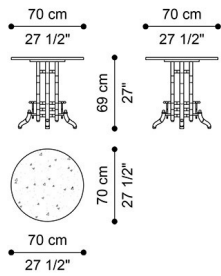

DESCRIPTION

Side table with structure in turned solid beechwood finished in antique gold with patina J2910. Top in Cloudy Onyx or in white Namibia Rhino marble.

DIMENSIONS

LOW TABLE
J.HIR-47

Ø 70 H 69 CM

LOW TABLE
J.HIR-47B

Ø 70 H 69 CM