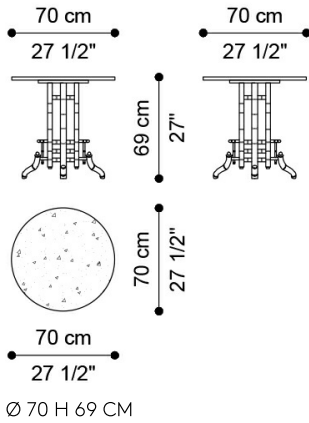

HIROKO LOW TABLES

DESCRIPTION

Side table with structure in turned solid beechwood finished in antique gold with patina J2910. Top in Cloudy Onyx (J.HIR-47) or in white Namibia Rhino marble (J.HIR-47B).

DIMENSIONS

LOW TABLE J.HIR-47