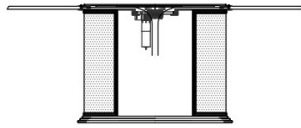

FUJI
DINING TABLES

JUMBO
COLLECTION
A LUXURY EXPERIENCE

FUJI

DINING TABLES

DESCRIPTION

Dining table with structure in metal with gold finishing. Engraved glasses with Oriental classical decorations. Top in bevelled glass. Lighting system. Optional electrical rotating Lazy Susan in Cloudy Onyx.

DIMENSIONS

DINING TABLE
J.FUJ-14R-A

Ø 200 H 79 CM

DINING TABLE
J.FUJ-14R-BC

Ø 140 H 79 CM