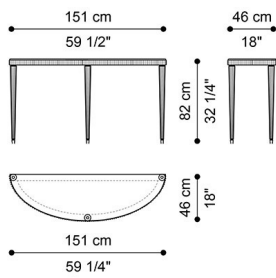

ANDROMEDA
CONSOLES

DESCRIPTION

Structure in brass. Top in white Statuario marble (J.AND-21) or in white Namibia Rhino marble (J.AND-21B).

DIMENSIONS

CONSOLE J.AND-21

L 151 D 46 H 82 CM

CONSOLE J.AND-21B

L 151 D 46 H 82 CM