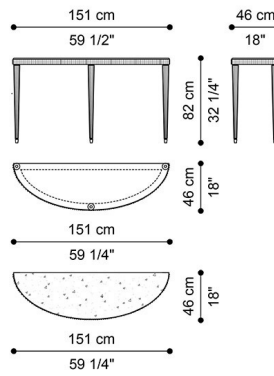

ANDROMEDA
CONSOLES

DESCRIPTION

Structure in brass. Top in white Statuario marble (J.AND-21) or in white Namibia Rhino marble (J.AND-21B).

DIMENSIONS

CONSOLE J.AND-21

L 151 D 46 H 82 CM

CONSOLE J.AND-21B

L 151 D 46 H 82 CM