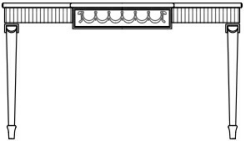

PORTLAND CONSOLES

DESCRIPTION

Console with structure in solid beechwood. Decorations in style of Wedgwood ceramic. White and grey lacquered finishing with biscuit porcelain effect and matte and shiny gold leaf finishing JG293. Top in white Statuario marble.

DIMENSIONS

CONSOLE J.POR-21

L 158 D 47 H 91 CM