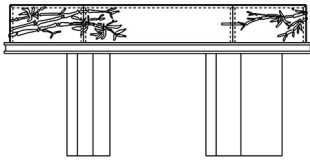

DESCRIPTION

Console with sculptural bases in lost-wax cast brass with antique bronze finishing. Structure in maple with JG294 finishing, covered in Cloudy Onyx with gold leaf decorations. Inserts in cast brass.

DIMENSIONS

CONSOLE J.SHI-21

L 198 D 48 H 99 CM