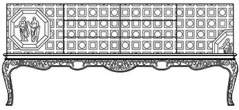

FRAGONARD
DAY STORAGE UNITS

DESCRIPTION

Sideboard with structure in multilayer wood, with Renaissance decorative elements in liquid metal JG295. Hand-carved base in solid beechwood finished in antique gold with patina J2880.

DIMENSIONS

SIDEBOARD J.FRA-11

L 227 D 59 H 100 CM