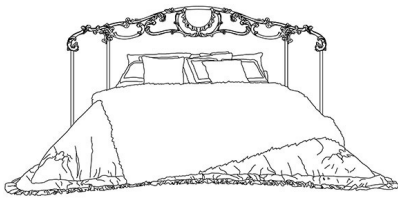

MADELEINE
BEDS

JUMBO
COLLECTION
A LUXURY EXPERIENCE

DESCRIPTION

Bed with structure in hand-chiseled and lost-wax cast brass, finished in gold. Headboard covered in silver plate. Sommier covered in fabric MIL. 19.02.

DIMENSIONS

BED
FOR MATTRESS 180X200 CM
J.MAL-02

L 300 D 211 H 145 CM

BED
FOR MATTRESS 200X200 CM
J.MAL-02B

L 300 D 211 H 145 CM

BED
FOR MATTRESS 180X200 CM
J.MAL-02S

L 239 D 211 H 150 CM

BED
FOR MATTRESS 200X200 CM
J.MAL-02SB