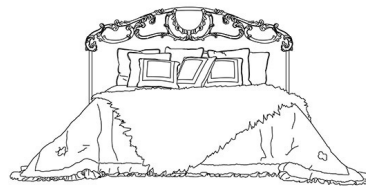

MADELEINE
BEDS

JUMBO
COLLECTION
A LUXURY EXPERIENCE

DESCRIPTION

Bed with structure in hand-chiseled and lost-wax cast brass, finished in gold. Headboard covered in silver plate. Sommier covered in fabric MIL. 19.02.

DIMENSIONS

BED
FOR MATTRESS 180X200 CM
J.MAL-02

L 300 D 211 H 145 CM

BED
FOR MATTRESS 200X200 CM
J.MAL-02B

L 300 D 211 H 145 CM

BED
FOR MATTRESS 180X200 CM
J.MAL-02S

L 239 D 211 H 150 CM

BED
FOR MATTRESS 200X200 CM
J.MAL-02SB

L 239 D 211 H 150 CM