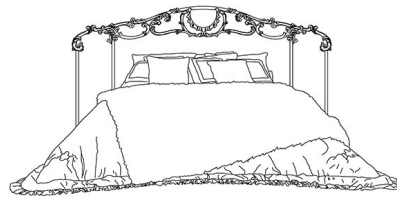

MADELEINE
BEDS

JUMBO
COLLECTION
A LUXURY EXPERIENCE

DESCRIPTION

Bed with structure in hand-chiseled and lost-wax cast brass, finished in gold. Headboard covered in silver plate. Sommier covered in fabric MIL. 19.02.

DIMENSIONS

BED
FOR MATTRESS 180X200 CM
J.MAL-02

L 300 D 211 H 145 CM

BED
FOR MATTRESS 200X200 CM
J.MAL-02B

L 300 D 211 H 145 CM

BED
FOR MATTRESS 180X200 CM
J.MAL-02S

L 239 D 211 H 150 CM

BED
FOR MATTRESS 200X200 CM
J.MAL-02SB

L 239 D 211 H 150 CM