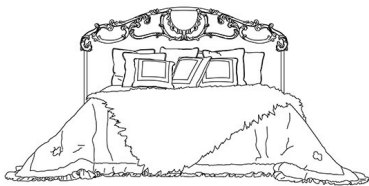

MADELEINE
BEDS

JUMBO
COLLECTION
A LUXURY EXPERIENCE

DESCRIPTION

Bed with structure in hand-chiseled and lost-wax cast brass, finished in gold. Headboard covered in silver plate. Sommier covered in fabric MIL. 19.02.

DIMENSIONS

BED
FOR MATTRESS 180X200 CM
J.MAL-02

L 300 D 211 H 145 CM

BED
FOR MATTRESS 200X200 CM
J.MAL-02B

L 300 D 211 H 145 CM

BED
FOR MATTRESS 180X200 CM
J.MAL-02S

L 239 D 211 H 150 CM

BED
FOR MATTRESS 200X200 CM
J.MAL-02SB

L 239 D 211 H 150 CM