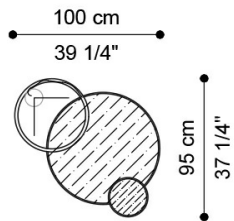

SPIRITOS
MIRRORS

JUMBO
COLLECTION
A LUXURY EXPERIENCE

DESCRIPTION

Mirror with structure in brass. Natural mirrors. Sphere with internal light.

DIMENSIONS

MIRROR

J.SPI-04B

L 100 H 95 CM