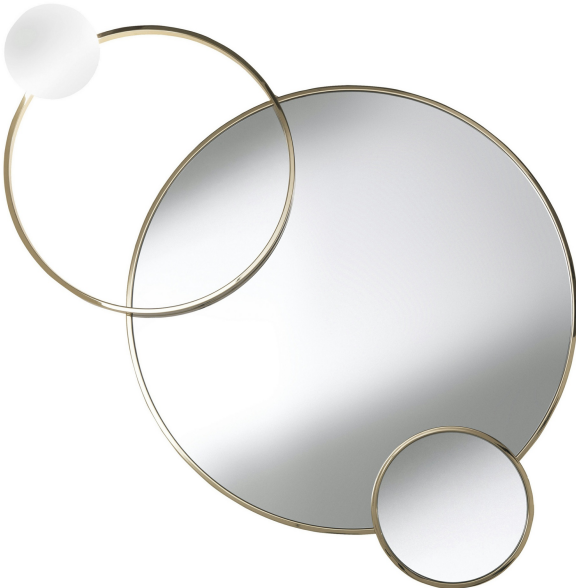

SPIRITOS
MIRRORS

JUMBO
COLLECTION
A LUXURY EXPERIENCE

DESCRIPTION

Mirror with structure in brass. Natural mirrors. Sphere with internal light.

DIMENSIONS

MIRROR

J.SPI-04B

L 100 H 95 CM