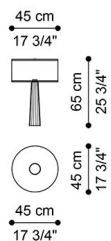

DESCRIPTION

Table lamp in wood finished in antique gold with patina J288O. Shade in fabric.

DIMENSIONS

TABLE LAMP

J.OBJ-AIS

Ø 45 H 65 CM