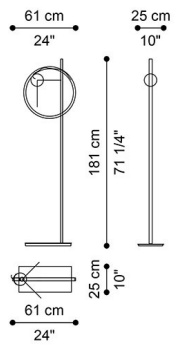

DESCRIPTION

Floor lamp with structure in brass. Sphere with internal light in opaline glass.

DIMENSIONS

FLOOR LAMP

J.CHA-SPIRITOS-B

L 61 D 25 H 181 CM