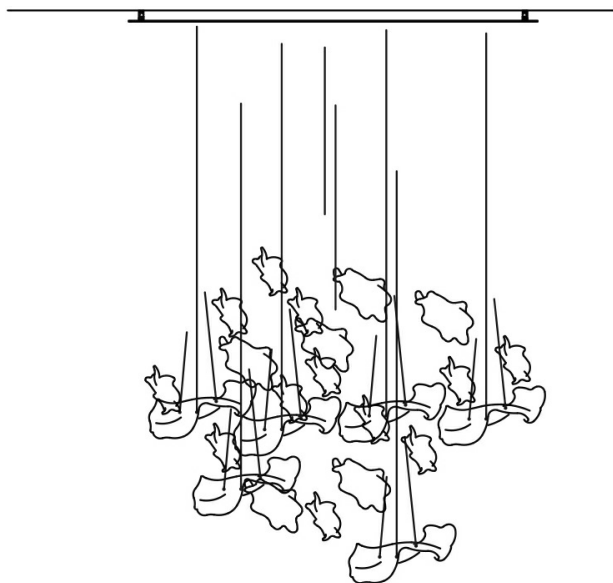

FEUILLE
LIGHTS

JUMBO
COLLECTION
A LUXURY EXPERIENCE

DESCRIPTION

Chandelier with suspended decorative elements in Murano glass with craquelet effect. Ceiling rose in white metal with spotlights.

DIMENSIONS

CHANDELIER
J.CHA-FEU-140

Ø 140 CM

CHANDELIER
J.CHA-FEU-165

L 165 D 115 CM

CHANDELIER
J.CHA-FEU-200

Ø 200 CM

CHANDELIER
J.CHA-FEU-240

L 240 D 140 CM

FEUILLE LIGHTS

CHANDELIER J.CHA-FEU-240B

L 240 D 140 CM

CHANDELIER J.CHA-FEU-80