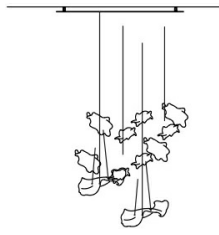

FEUILLE
LIGHTS

JUMBO
COLLECTION
A LUXURY EXPERIENCE

DESCRIPTION

Chandelier with suspended decorative elements in Murano glass with craquelet effect. Ceiling rose in white metal with spotlights.

DIMENSIONS

CHANDELIER
J.CHA-FEU-140

Ø 140 CM

CHANDELIER
J.CHA-FEU-165

L 165 D 115 CM

CHANDELIER
J.CHA-FEU-200

Ø 200 CM

CHANDELIER
J.CHA-FEU-240

L 240 D 140 CM