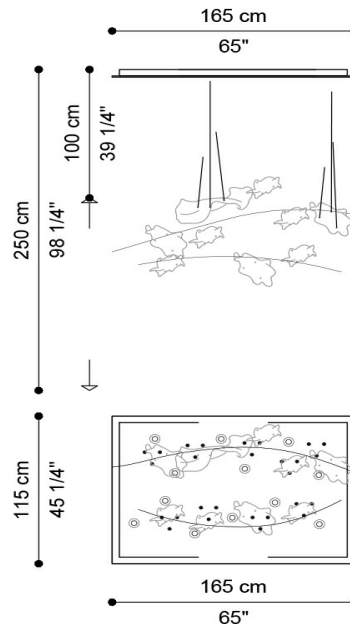

FEUILLE
LIGHTS

JUMBO
COLLECTION
A LUXURY EXPERIENCE

DESCRIPTION

Chandelier with suspended decorative elements in Murano glass with craquelet effect. Ceiling rose in white metal with spotlights.

DIMENSIONS

CHANDELIER
J.CHA-FEU-140

Ø 140 CM

CHANDELIER
J.CHA-FEU-165

L 165 D 115 CM

CHANDELIER
J.CHA-FEU-200

Ø 200 CM

CHANDELIER
J.CHA-FEU-240

L 240 D 140 CM

FEUILLE LIGHTS

CHANDELIER J.CHA-FEU-240B

L 240 D 140 CM

CHANDELIER J.CHA-FEU-80