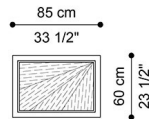

DESCRIPTION

Oil on canvas with sunray effect and gold finishing. White passpartout and frame with gold leaf finishing.

DIMENSIONS

PAINTING
J.PAI-GOLDRAY

L 103 D 5 H 103 CM

PAINTING
J.PAI-GOLDRAY-A

L 85 D 5 H 60 CM

PAINTING
J.PAI-GOLDRAY-B

L 70 H 60 CM

PAINTING
J.PAI-GOLDRAY-C

L 75 D 5 H 95 CM

PAINTING
J.PAI-GOLDRAY-D

L 115 D 5 H 175 CM