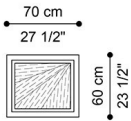

DESCRIPTION

Oil on canvas with sunray effect and gold finishing. White passpartout and frame with gold leaf finishing.

DIMENSIONS

PAINTING
J.PAI-GOLDRAY

L 103 D 5 H 103 CM

PAINTING
J.PAI-GOLDRAY-A

L 85 D 5 H 60 CM

PAINTING
J.PAI-GOLDRAY-B

L 70 H 60 CM

PAINTING
J.PAI-GOLDRAY-C

L 75 D 5 H 95 CM

PAINTING
J.PAI-GOLDRAY-D

L 115 D 5 H 175 CM