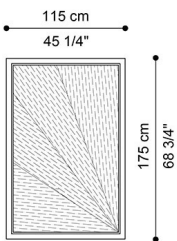

DESCRIPTION

Oil on canvas with sunray effect and gold finishing. White passpartout and frame with gold leaf finishing.

DIMENSIONS

PAINTING
J.PAI-GOLDRAY

L 103 D 5 H 103 CM

PAINTING
J.PAI-GOLDRAY-A

L 85 D 5 H 60 CM

PAINTING
J.PAI-GOLDRAY-B

L 70 H 60 CM

PAINTING
J.PAI-GOLDRAY-C

L 75 D 5 H 95 CM

PAINTING
J.PAI-GOLDRAY-D

L 115 D 5 H 175 CM