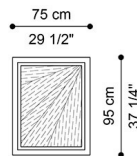

DESCRIPTION

Oil on canvas with sunray effect and gold finishing. White passpartout and frame with gold leaf finishing.

DIMENSIONS

PAINTING
J.PAI-GOLDRAY

L 103 D 5 H 103 CM

PAINTING
J.PAI-GOLDRAY-A

L 85 D 5 H 60 CM

PAINTING
J.PAI-GOLDRAY-B

L 70 H 60 CM

PAINTING
J.PAI-GOLDRAY-C

L 75 D 5 H 95 CM

PAINTING
J.PAI-GOLDRAY-D

L 115 D 5 H 175 CM