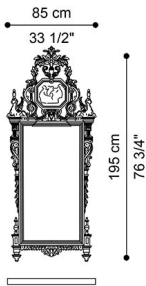

DESCRIPTION

Structure in hand-carved wood with gold leaf finishing J288O. White lacquered bas relief decoration.

DIMENSIONS

MIRROR J.INT-12

L 85 D 6 H 195 CM