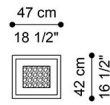

DESCRIPTION

Mixed media painting on canvas with textured effect and antique gold finishing. White passpartout and frame with gold leaf finishing.

DIMENSIONS

PAINTING J.PAI-GOLDEARTH-A

L 85 D 5 H 100 CM

PAINTING J.PAI-GOLDEARTH-B

L 47 D 5 H 42 CM

PAINTING J.PAI-GOLDEARTH-C

L 52 D 5 H 62 CM

PAINTING J.PAI-GOLDEARTH-D

L 91 D 5 H 80 CM