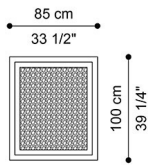

DESCRIPTION

Mixed media painting on canvas with textured effect and antique gold finishing. White passpartout and frame with gold leaf finishing.

DIMENSIONS

PAINTING J.PAI-GOLDEARTH-A

L 85 D 5 H 100 CM

PAINTING J.PAI-GOLDEARTH-B

L 47 D 5 H 42 CM

PAINTING J.PAI-GOLDEARTH-C

L 52 D 5 H 62 CM

PAINTING J.PAI-GOLDEARTH-D

L 91 D 5 H 80 CM