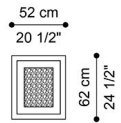

DESCRIPTION

Mixed media painting on canvas with textured effect and antique gold finishing. White passpartout and frame with gold leaf finishing.

DIMENSIONS

PAINTING J.PAI-GOLDEARTH-A

L 85 D 5 H 100 CM

PAINTING J.PAI-GOLDEARTH-B

L 47 D 5 H 42 CM

PAINTING J.PAI-GOLDEARTH-C

L 52 D 5 H 62 CM

PAINTING J.PAI-GOLDEARTH-D

L 91 D 5 H 80 CM