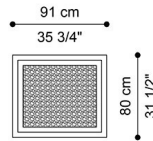

DESCRIPTION

Mixed media painting on canvas with textured effect and antique gold finishing. White passpartout and frame with gold leaf finishing.

DIMENSIONS

PAINTING J.PAI-GOLDEARTH-A

L 85 D 5 H 100 CM

PAINTING J.PAI-GOLDEARTH-B

L 47 D 5 H 42 CM

PAINTING J.PAI-GOLDEARTH-C

L 52 D 5 H 62 CM

PAINTING J.PAI-GOLDEARTH-D

L 91 D 5 H 80 CM