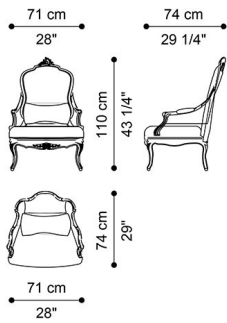

FLEURY
ARMCHAIRS

DESCRIPTION

Armchair with structure in hand-carved wood with gold leaf finishing. Padding in foam. Upholstery in fabric MIL. 21.08.

N° 1 decorative cushion 30x50 cm with upholstery in fabric MIL. 21.15 and JC logo embroidery included.

DIMENSIONS

ARMCHAIR

J.FLE-41

L 71 D 74 H 110 CM