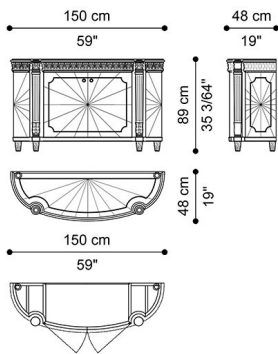

BOULEVARD
DAY STORAGE UNITS

BOULEVARD DAY STORAGE UNITS

DESCRIPTION

Sideboard with hand-carved feet and details with gold leaf finishing. Structure in wood, with doors and top in wood veneered in ray-of-sunshine maple with brass insert JG298. Interior with shelves in wood.

DIMENSIONS

SIDEBOARD J.BOU-11

L 150 D 48 H 89 CM