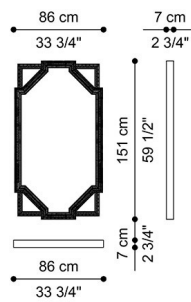

DESCRIPTION

Mirror with frame in hand-carved wood with antique gold finishing and corners with white lacquered bas relief decoration or neo-classical hand-made decoration.  
Finishing J2880 for J.NUI-12, JG306 for J.NUI-12B, JG307 for J.NUI-12C.

DIMENSIONS

MIRROR  
J.NUI-12

L 86 D 7 H 151 CM

MIRROR  
J.NUI-12B

L 86 D 7 H 151 CM

MIRROR  
J.NUI-12C

L 86 D 7 H 151 CM