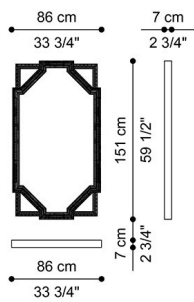

DESCRIPTION

Mirror with frame in hand-carved wood with antique gold finishing and corners with white lacquered bas relief decoration or neo-classical hand-made decoration.  
Finishing J2880 for J.NUI-12, JG306 for J.NUI-12B, JG307 for J.NUI-12C.

DIMENSIONS

MIRROR  
J.NUI-12

L 86 D 7 H 151 CM

MIRROR  
J.NUI-12B

L 86 D 7 H 151 CM

MIRROR  
J.NUI-12C

L 86 D 7 H 151 CM