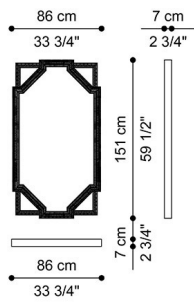

DESCRIPTION

Mirror with frame in hand-carved wood with antique gold finishing and corners with white lacquered bas relief decoration or neo-classical hand-made decoration.  
Finishing J2880 for J.NUI-12, JG306 for J.NUI-12B, JG307 for J.NUI-12C.

DIMENSIONS

MIRROR  
J.NUI-12

L 86 D 7 H 151 CM

MIRROR  
J.NUI-12B

L 86 D 7 H 151 CM

MIRROR  
J.NUI-12C

L 86 D 7 H 151 CM