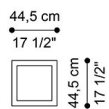

DESCRIPTION

Oil on canvas with view of Venice. Frame in hand-carved wood with gold leaf finishing.

DIMENSIONS

PAINTING

J.PAI-VENEZIA1

L 44.5 D 5 H 44.5 CM

PAINTING

J.PAI-VENEZIA2

L 45.5 D 5 H 46 CM

PAINTING

J.PAI-VENEZIA3

L 44.5 D 5 H 44.5 CM