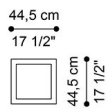

DESCRIPTION

Oil on canvas with view of Venice. Frame in hand-carved wood with gold leaf finishing.

DIMENSIONS

PAINTING

J.PAI-VENEZIA1

L 44.5 D 5 H 44.5 CM

PAINTING

J.PAI-VENEZIA2

L 45.5 D 5 H 46 CM

PAINTING

J.PAI-VENEZIA3

L 44.5 D 5 H 44.5 CM