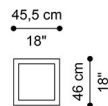

DESCRIPTION

Oil on canvas with view of Venice. Frame in hand-carved wood with gold leaf finishing.

DIMENSIONS

PAINTING

J.PAI-VENEZIA1

L 44.5 D 5 H 44.5 CM

PAINTING

J.PAI-VENEZIA2

L 45.5 D 5 H 46 CM

PAINTING

J.PAI-VENEZIA3

L 44.5 D 5 H 44.5 CM