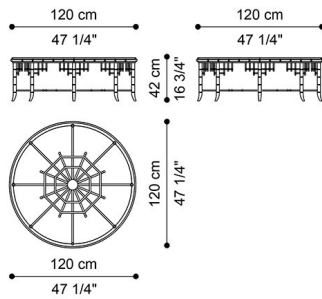

**HIROKO**  
LOW TABLES

## DESCRIPTION

Central table with structure in turned solid beechwood with gold leaf finishing J288O. Top in black and gold lacquered wood with oriental design laser engraving JG304.

## DIMENSIONS

#### J.HIR-146

Ø 120 H 42 CM