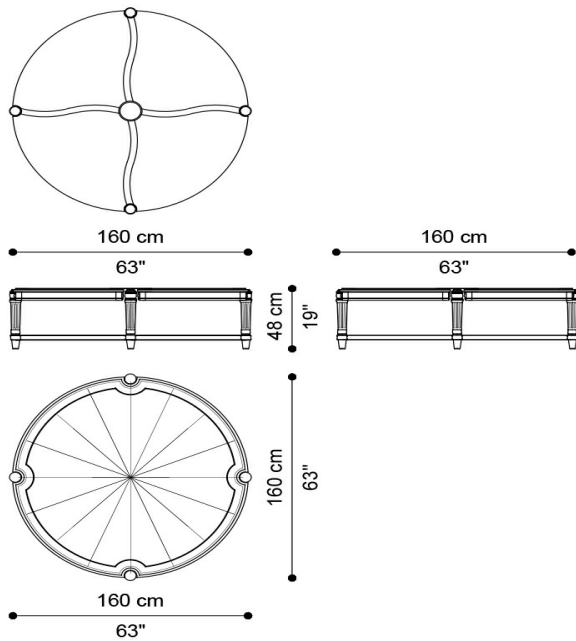

BOULEVARD
LOW TABLES

JUMBO
COLLECTION
A LUXURY EXPERIENCE

BOULEVARD LOW TABLES

DESCRIPTION

Central table with structure in wood with four hand-carved legs, lower cross and decorative frame. Gold leaf finishing. Top in wood veneered in ray-of-sunshine frisé maple with brass insert JG298.

DIMENSIONS

LOW TABLE J.BOU-76

Ø 160 H 48 CM