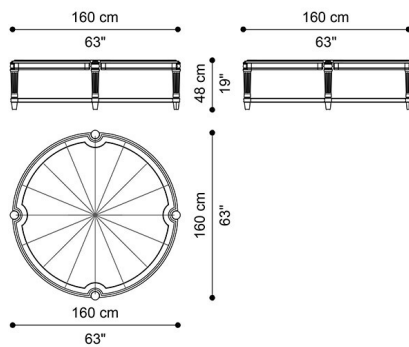

BOULEVARD
LOW TABLES

DESCRIPTION

Central table with structure in wood with four hand-carved legs, lower cross and decorative frame. Gold leaf finishing. Top in wood veneered in ray-of-sunshine frisé maple with brass insert JG298.

DIMENSIONS

LOW TABLE

J.BOU-76

Ø 160 H 48 CM