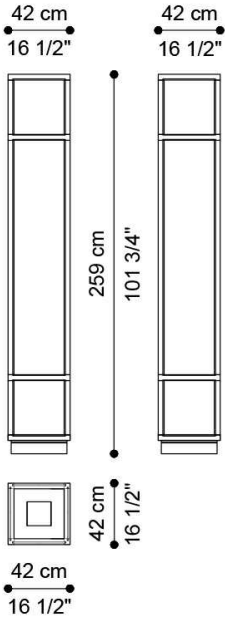

FUJI
LIGHTS

JUMBO
COLLECTION
A LUXURY EXPERIENCE

FUJI LIGHTS

DESCRIPTION

Floor lamp with structure in oak wood. Shade in satin glass with engraved oriental decoration. LED light.

DIMENSIONS

FLOOR LAMP

J.CHA-FUJ-FL1

L 42 D 42 H 259 CM